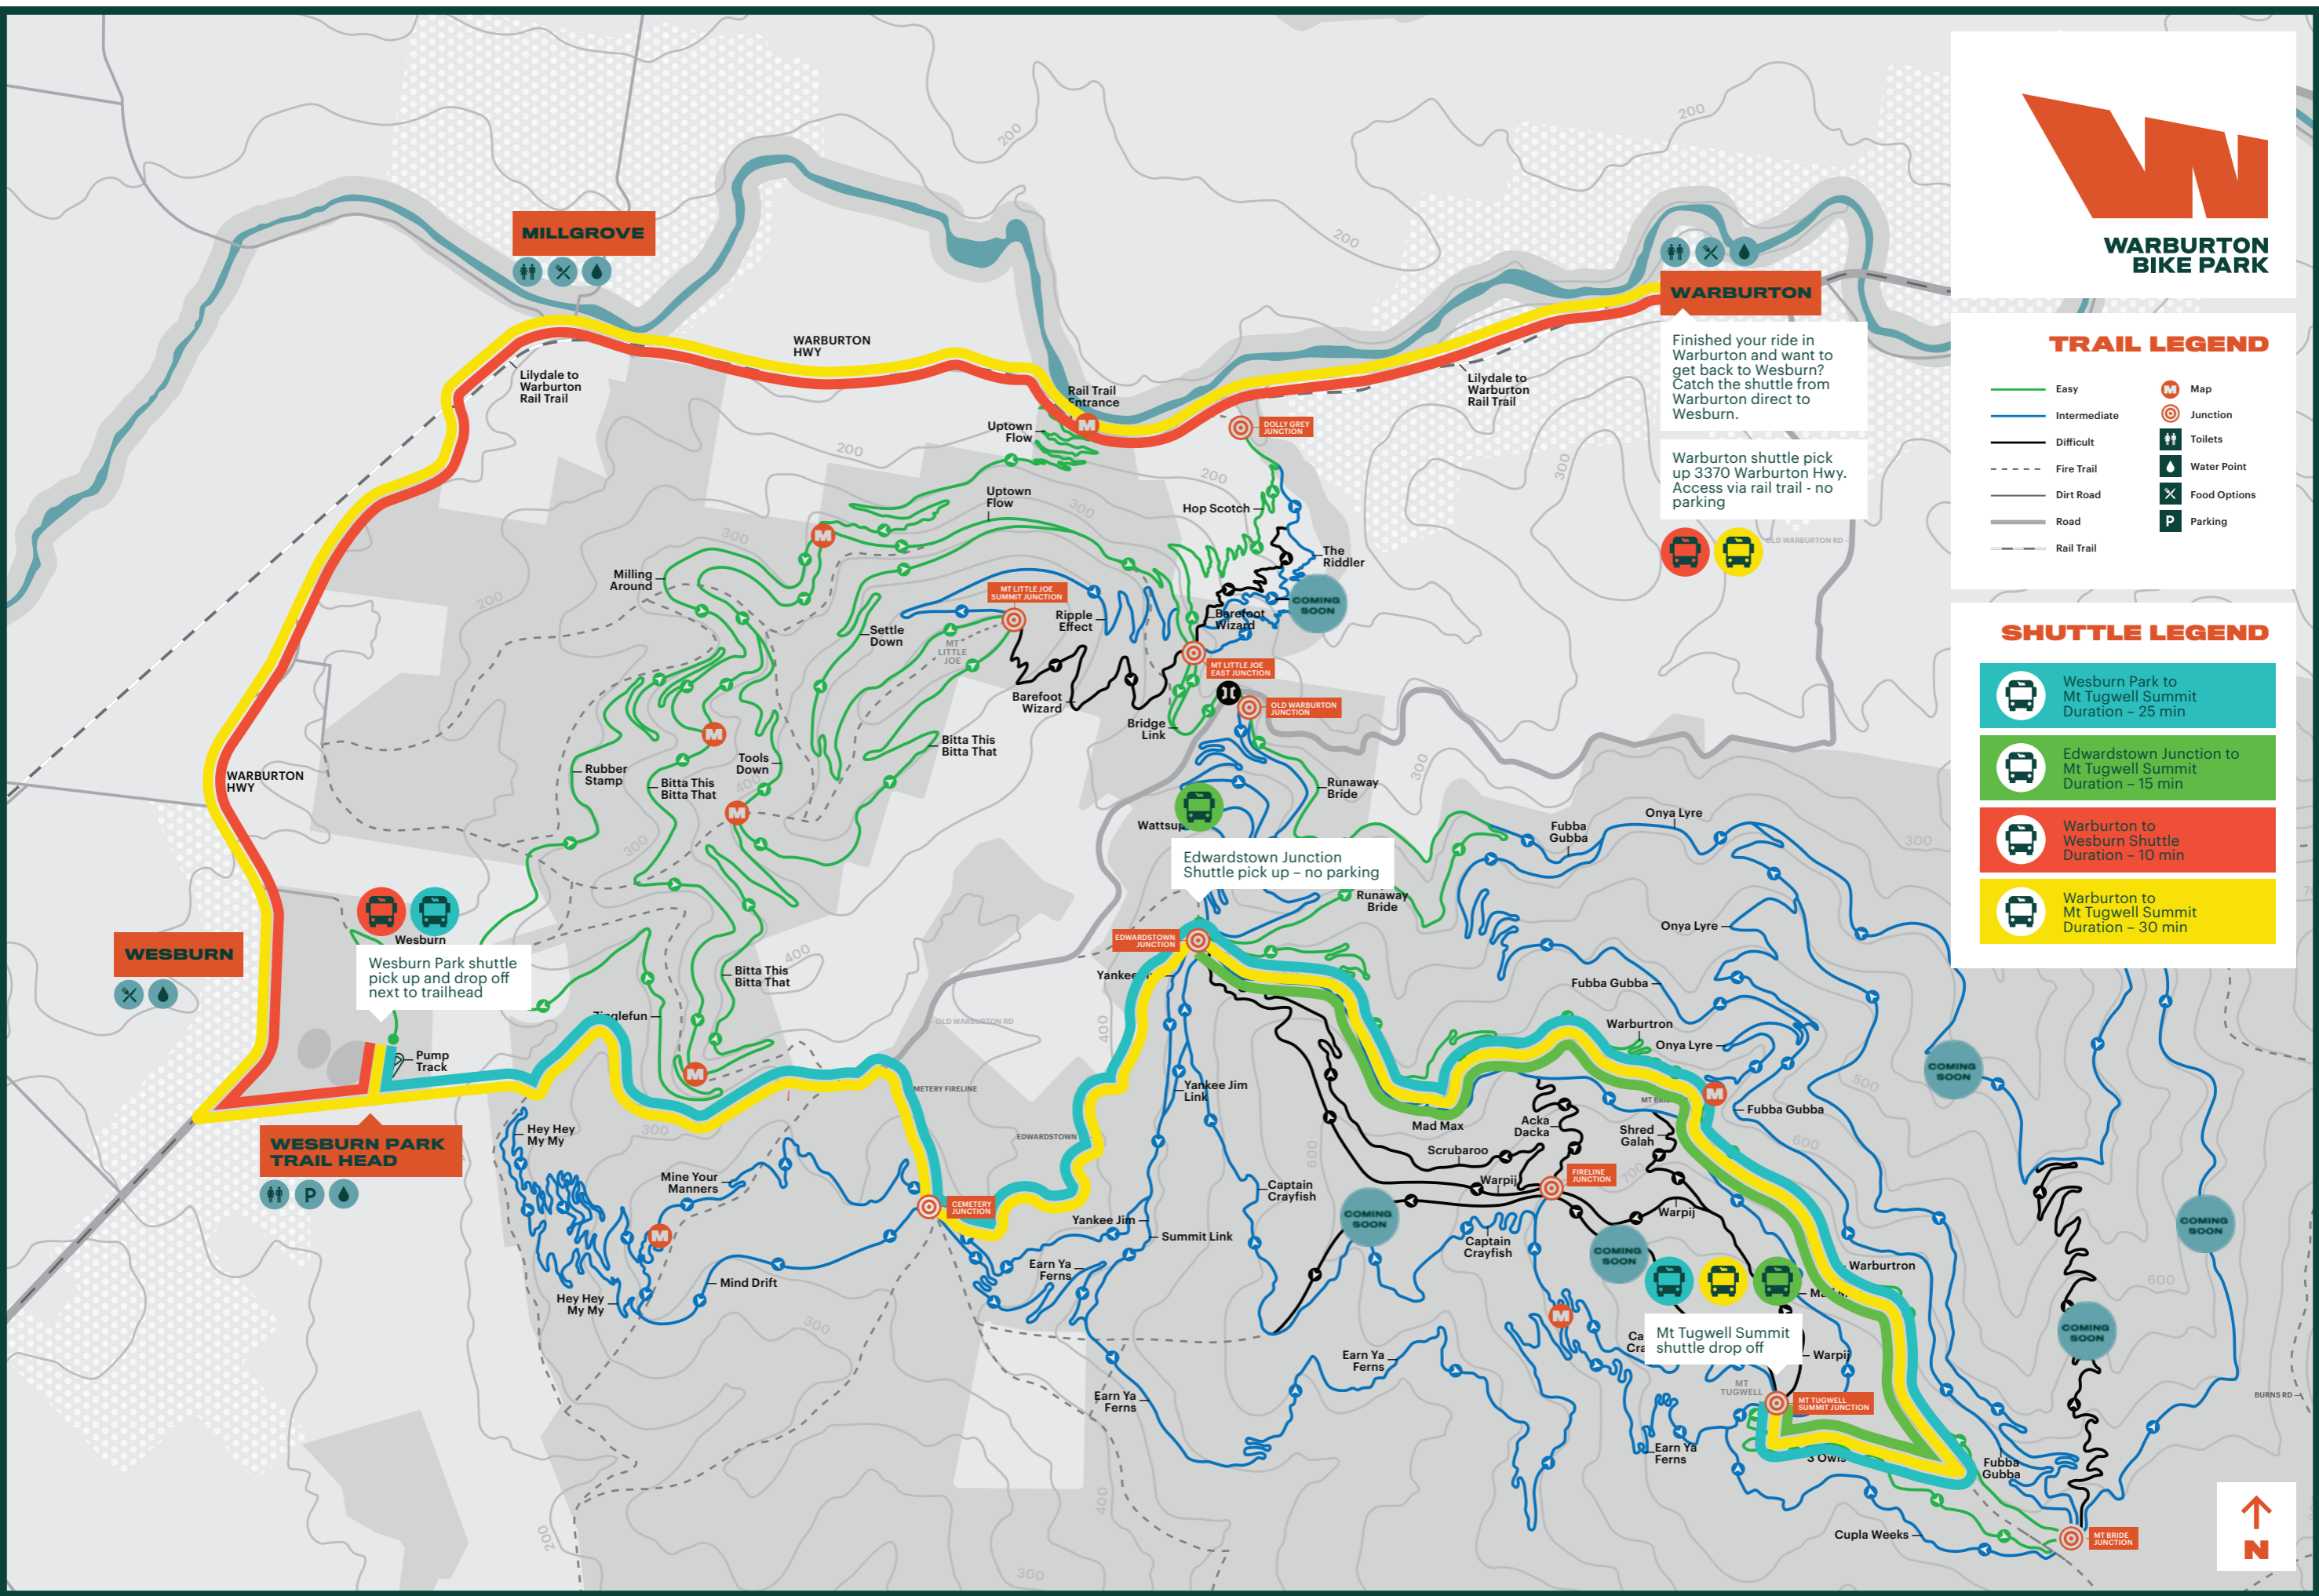

TRAIL LEGEND

- Easy
- Intermediate
- Difficult
- - - Fire Trail
- Dirt Road
- Road
- - - Rail Trail
- M Map
- J Junction
- ♿ Toilets
- 💧 Water Point
- ✂️ Food Options
- P Parking

SHUTTLE LEGEND

- 🚌 Wesburn Park to Mt Tugwell Summit
Duration - 25 min
- 🚌 Edwardstown Junction to Mt Tugwell Summit
Duration - 15 min
- 🚌 Warburton to Wesburn Shuttle
Duration - 10 min
- 🚌 Warburton to Mt Tugwell Summit
Duration - 30 min

Finished your ride in Warburton and want to get back to Wesburn? Catch the shuttle from Warburton direct to Wesburn.

Warburton shuttle pick up 3370 Warburton Hwy. Access via rail trail - no parking

Wesburn Park shuttle pick up and drop off next to trailhead

Edwardstown Junction Shuttle pick up - no parking

Mt Tugwell Summit shuttle drop off