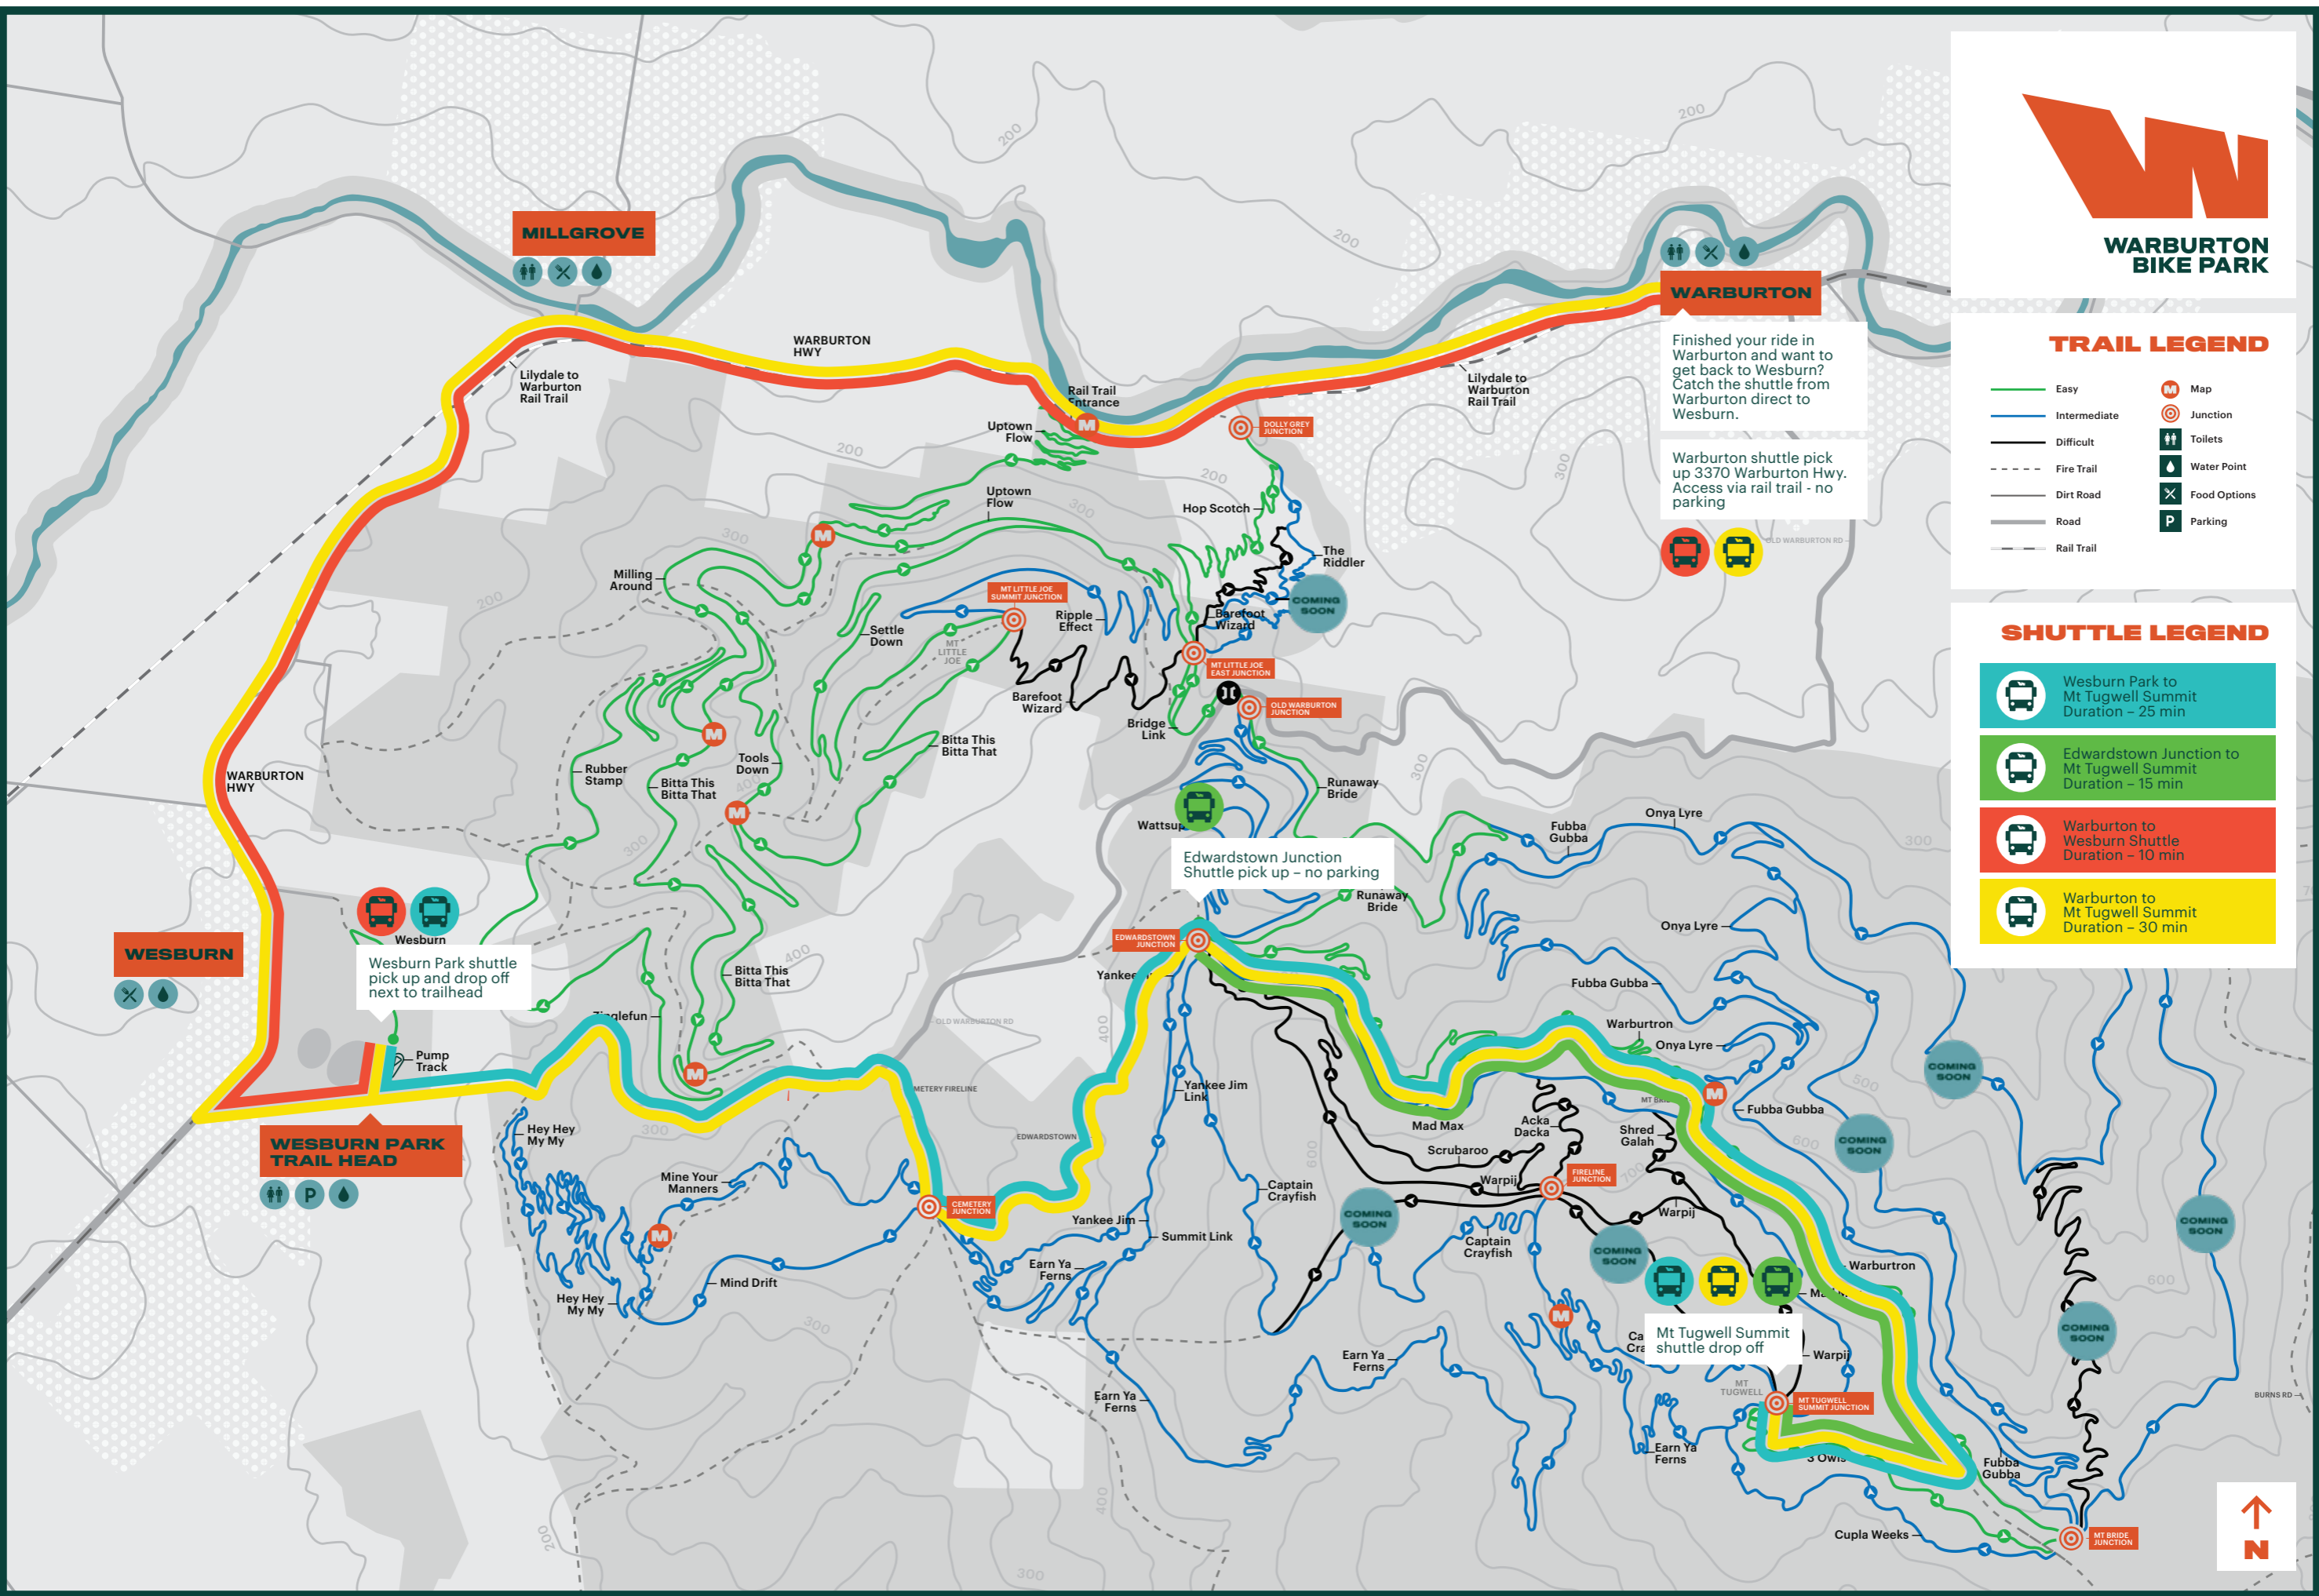

TRAIL LEGEND

- Easy
- Intermediate
- Difficult
- Fire Trail
- Dirt Road
- Road
- Rail Trail
- M Map
- ⊙ Junction
- ♿ Toilets
- 💧 Water Point
- ✂️ Food Options
- P Parking

SHUTTLE LEGEND

- 🚌 Wesburn Park to Mt Tugwell Summit
Duration - 25 min
- 🚌 Edwardstown Junction to Mt Tugwell Summit
Duration - 15 min
- 🚌 Warburton to Wesburn Shuttle
Duration - 10 min
- 🚌 Warburton to Mt Tugwell Summit
Duration - 30 min

Finished your ride in Warburton and want to get back to Wesburn? Catch the shuttle from Warburton direct to Wesburn.

Warburton shuttle pick up 3370 Warburton Hwy. Access via rail trail - no parking

Wesburn Park shuttle pick up and drop off next to trailhead

Edwardstown Junction Shuttle pick up - no parking

Mt Tugwell Summit shuttle drop off